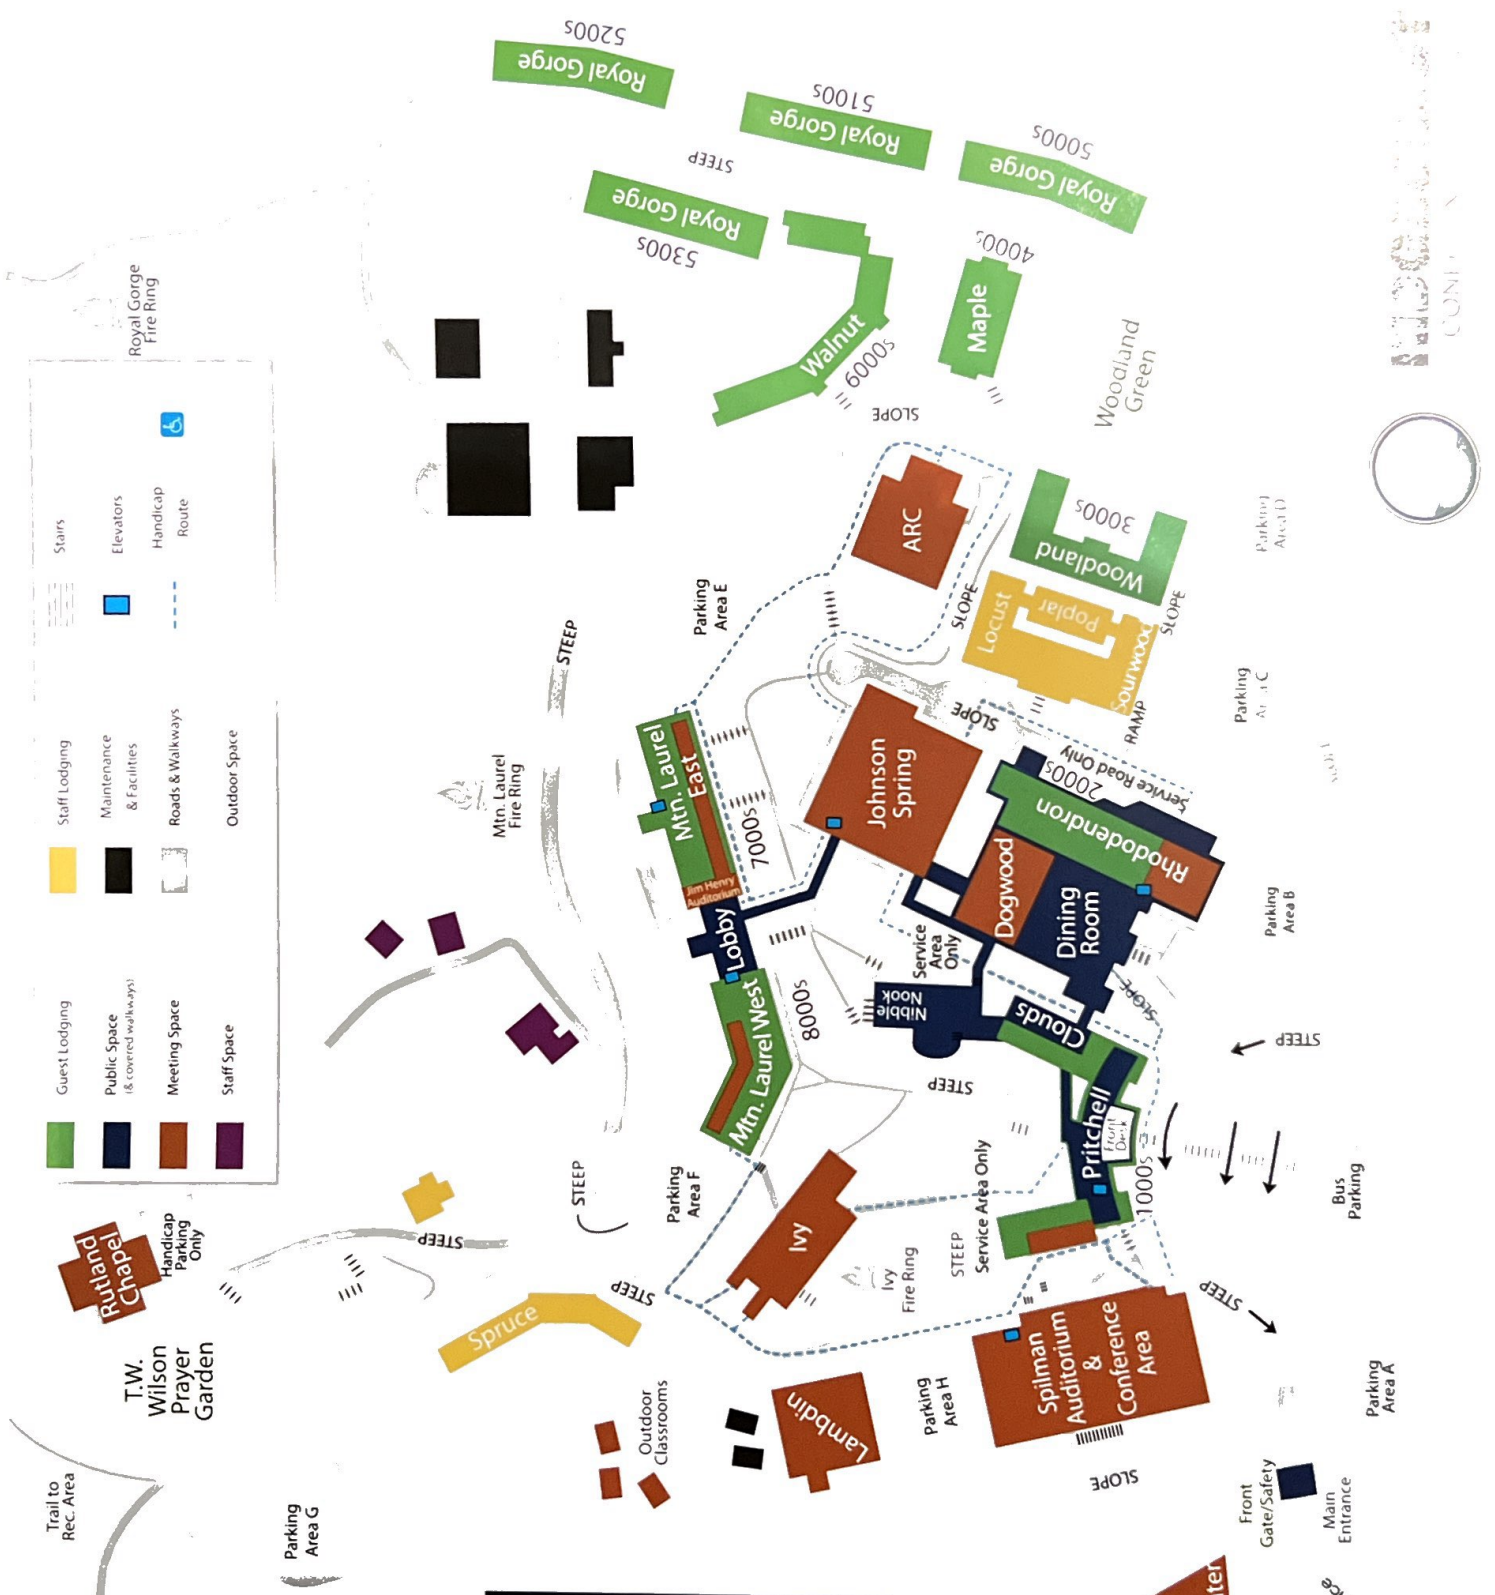

Entrance
Exit

Front Gate/Safety
Main Entrance

Crystal Springs Amphitheater

Parking Area A

Bus Parking

Parking Area B

Parking Area C

Parking Area D

Parking Area F

Parking Area H

Parking Area G

STEEP

STEEP

STEEP

STEEP

STEEP